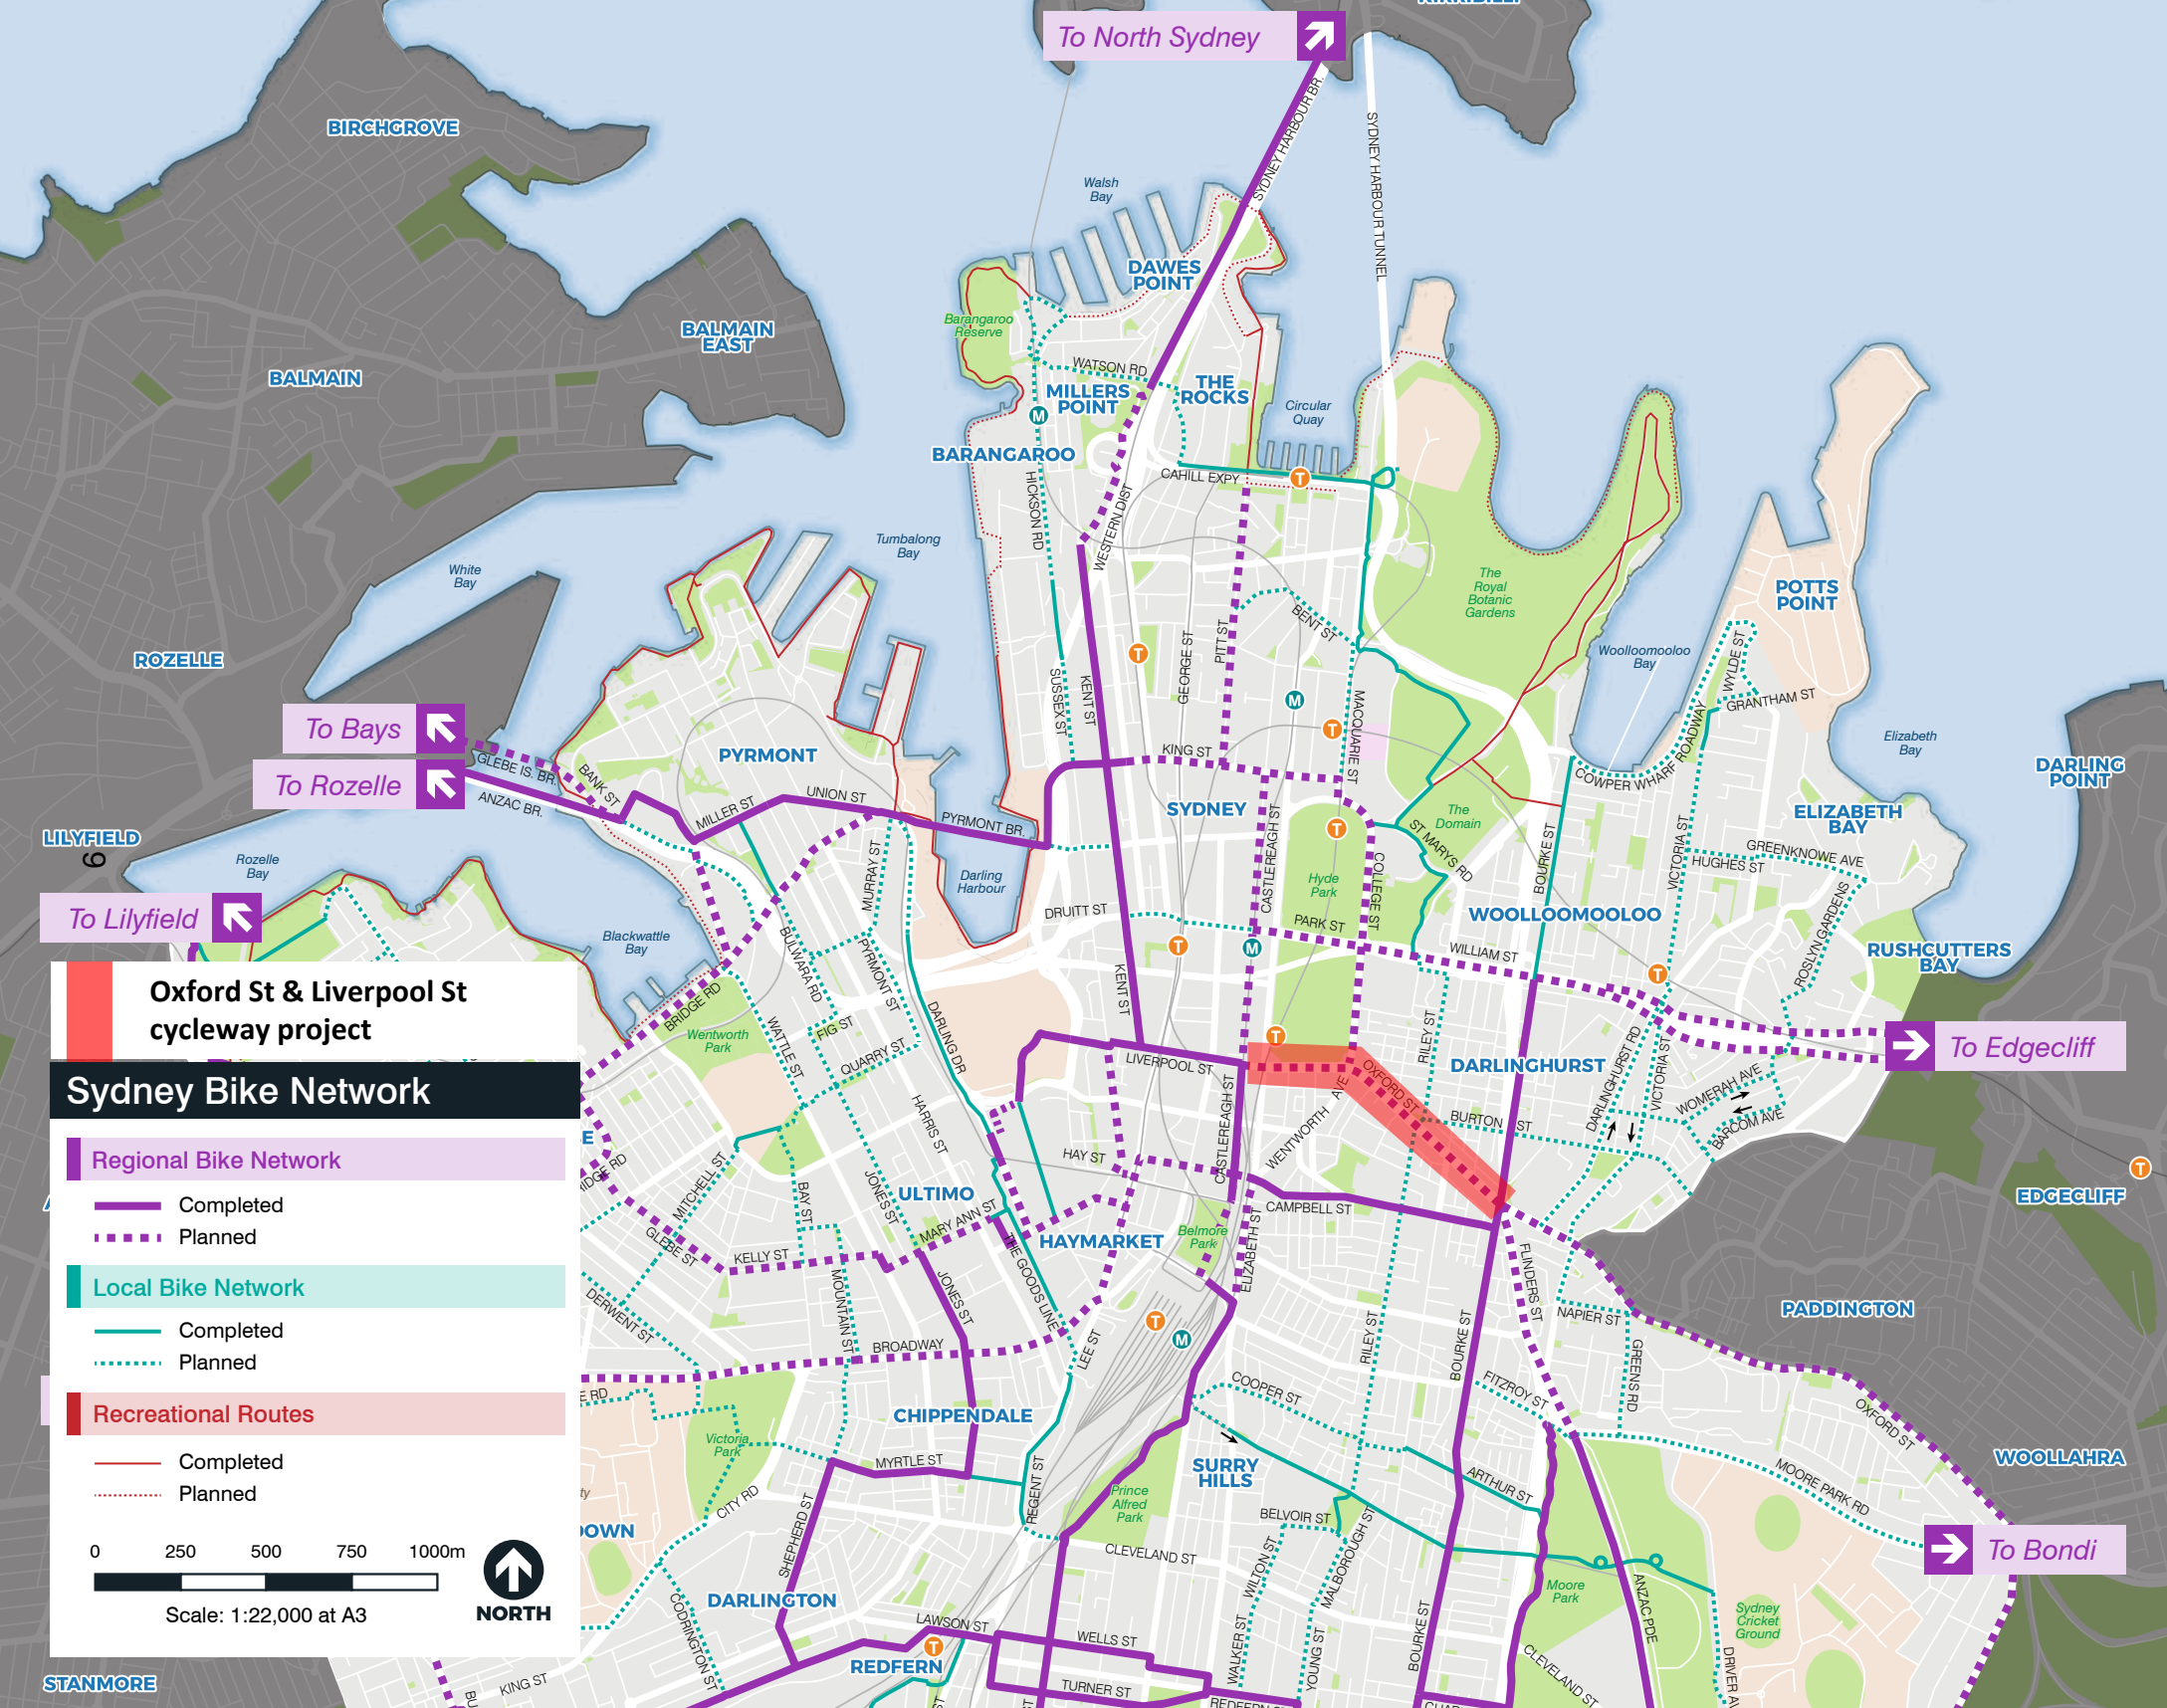

Attachment A

Sydney Bike Network Map

Oxford St & Liverpool St cycleway project

Sydney Bike Network

Regional Bike Network

- Completed
- Planned

Local Bike Network

- Completed
- Planned

Recreational Routes

- Completed
- Planned

Scale: 1:22,000 at A3

To Bays

To Rozelle

To Lilyfield

To North Sydney

To Edgecliff

To Bondi